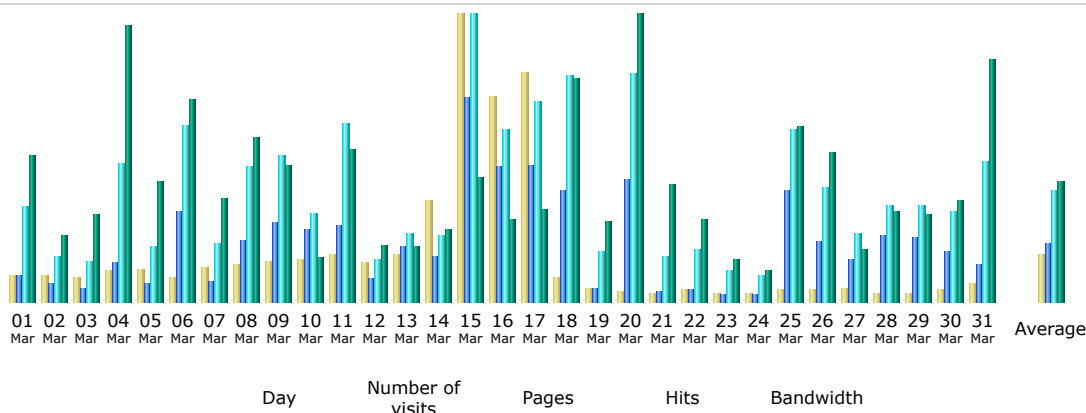

Days of month