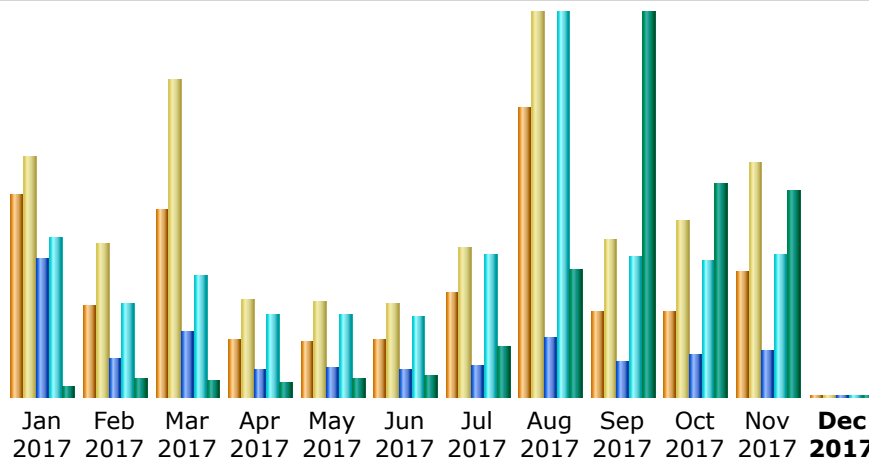

Last Update: 01 Dec 2017 - 00:26 [Update now](#)

Reported period:

Summary

Reported period	Month Nov 2017				
First visit	01 Nov 2017 - 00:04				
Last visit	30 Nov 2017 - 23:47				
	Unique visitors	Number of visits	Pages	Hits	Bandwidth
Viewed traffic *	1,710	3,196 (1.86 visits/visitor)	17,401 (5.44 Pages/Visit)	52,932 (16.56 Hits/Visit)	25.27 GB (8289.82 KB/Visit)
Not viewed traffic *			41,610	73,295	16.30 GB

* Not viewed traffic includes traffic generated by robots, worms, or replies with special HTTP status codes.

Monthly history

Month	Unique visitors	Number of visits	Pages	Hits	Bandwidth
Jan 2017	2,768	3,293	51,019	59,638	1.24 GB
Feb 2017	1,255	2,082	13,855	34,628	2.20 GB
Mar 2017	2,556	4,356	24,109	45,091	1.92 GB
Apr 2017	785	1,334	10,128	30,337	1.82 GB
May 2017	744	1,296	10,371	30,679	2.32 GB
Jun 2017	784	1,280	9,575	30,051	2.49 GB
Jul 2017	1,433	2,031	11,217	52,787	6.27 GB
Aug 2017	3,980	5,275	21,802	143,342	15.70 GB
Sep 2017	1,172	2,147	12,787	51,871	47.28 GB
Oct 2017	1,169	2,413	15,829	50,791	26.24 GB
Nov 2017	1,710	3,196	17,401	52,932	25.27 GB
Dec 2017	2	2	4	9	4.35 MB
Total	18,358	28,705	198,097	582,156	132.77 GB