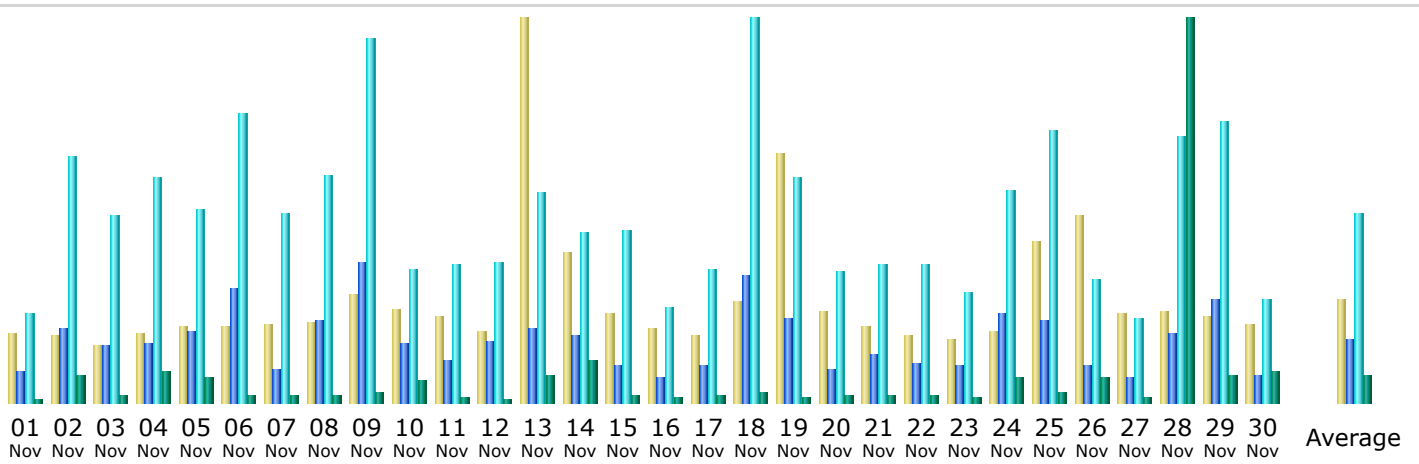

Days of month

Day	Number of visits	Pages	Hits	Bandwidth
01 Nov 2017	72	295	833	104.18 MB
02 Nov 2017	69	686	2,307	892.67 MB
03 Nov 2017	58	538	1,744	233.38 MB
04 Nov 2017	71	554	2,098	992.67 MB
05 Nov 2017	78	667	1,795	799.71 MB
06 Nov 2017	78	1,063	2,695	272.24 MB
07 Nov 2017	81	307	1,768	254.81 MB
08 Nov 2017	83	770	2,114	219.78 MB
09 Nov 2017	111	1,297	3,396	295.13 MB
10 Nov 2017	95	540	1,242	727.47 MB
11 Nov 2017	88	397	1,291	154.63 MB
12 Nov 2017	73	574	1,313	106.50 MB
13 Nov 2017	396	688	1,959	890.92 MB
14 Nov 2017	155	620	1,576	1.34 GB
15 Nov 2017	91	357	1,606	231.02 MB
16 Nov 2017	75	225	887	153.18 MB
17 Nov 2017	70	355	1,252	270.92 MB
18 Nov 2017	105	1,189	3,589	331.02 MB
19 Nov 2017	256	784	2,107	206.89 MB
20 Nov 2017	94	313	1,223	223.56 MB
21 Nov 2017	78	443	1,283	223.78 MB
22 Nov 2017	69	371	1,284	266.76 MB
23 Nov 2017	64	341	1,036	189.38 MB
24 Nov 2017	73	820	1,989	816.22 MB
25 Nov 2017	166	764	2,538	325.10 MB
26 Nov 2017	192	349	1,155	786.17 MB
27 Nov 2017	92	238	790	174.22 MB
28 Nov 2017	94	639	2,476	12.16 GB
29 Nov 2017	89	959	2,619	881.83 MB
30 Nov 2017	80	258	967	1.01 GB
Average	106	580	1,764	862.44 MB
Total	3,196	17,401	52,932	25.27 GB