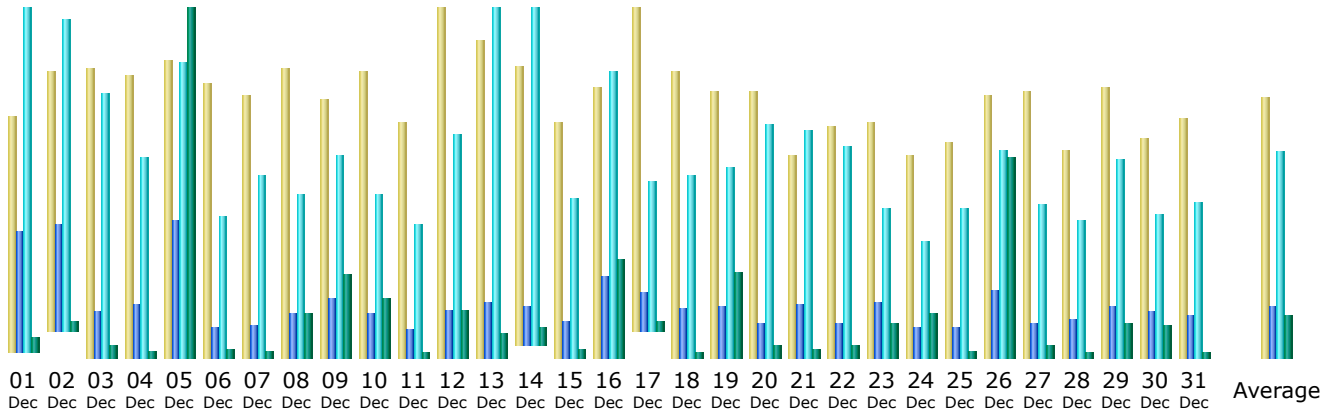

Day	Number of visits	Pages	Hits	Bandwidth
01 Dec 2017	60	695	2,010	316.01 MB
02 Dec 2017	66	617	1,803	220.03 MB
03 Dec 2017	74	270	1,527	281.30 MB
04 Dec 2017	72	307	1,161	172.12 MB
05 Dec 2017	76	795	1,717	7.75 GB
06 Dec 2017	70	174	820	179.63 MB
07 Dec 2017	67	189	1,059	162.78 MB
08 Dec 2017	74	257	946	971.19 MB
09 Dec 2017	66	349	1,171	1.83 GB
10 Dec 2017	73	250	943	1.30 GB
11 Dec 2017	60	164	779	116.98 MB
12 Dec 2017	90	282	1,292	1.05 GB
13 Dec 2017	81	324	2,036	570.81 MB
14 Dec 2017	71	219	1,960	362.84 MB
15 Dec 2017	60	206	918	197.85 MB
16 Dec 2017	69	468	1,662	2.16 GB
17 Dec 2017	83	225	864	215.44 MB
18 Dec 2017	73	288	1,054	123.18 MB
19 Dec 2017	68	302	1,103	1.87 GB
20 Dec 2017	68	198	1,347	271.69 MB
21 Dec 2017	52	309	1,318	191.77 MB
22 Dec 2017	59	194	1,224	277.47 MB
23 Dec 2017	60	318	860	761.74 MB
24 Dec 2017	52	174	675	974.84 MB
25 Dec 2017	55	179	864	153.55 MB
26 Dec 2017	67	393	1,202	4.40 GB
27 Dec 2017	68	194	883	265.65 MB
28 Dec 2017	53	222	792	121.28 MB
29 Dec 2017	69	301	1,151	784.78 MB
30 Dec 2017	56	265	831	718.89 MB
31 Dec 2017	61	240	904	120.45 MB
Average	66	302	1,189	947.86 MB
Total	2,073	9,368	36,876	28.69 GB

Days of week