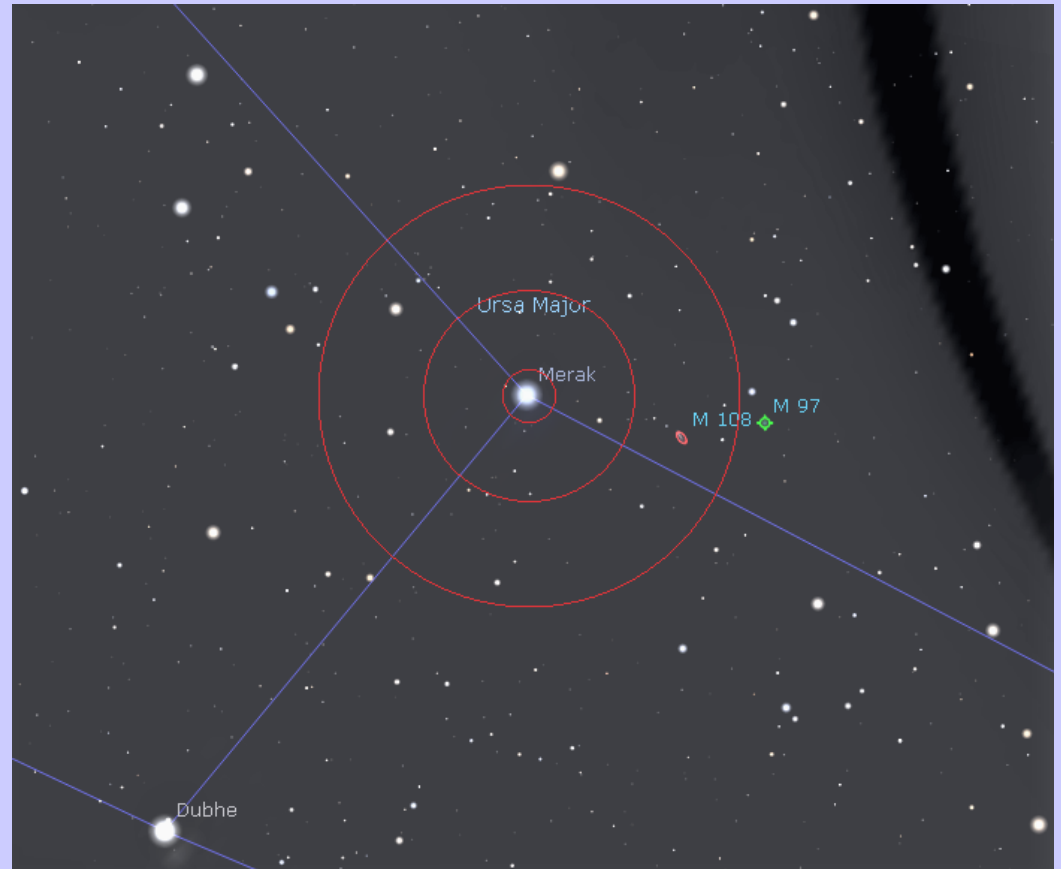

- RA 10h 48m
- Dec 12° 35'
- Mag 9.3
-
- Size: 4' x 4'
- NGC 3379

M65 – Galaxy

- RA 11h 19m
- Dec 13° 05′
- Mag 9.3

- Size: 9′ x 2′
- NGC 3623

M66 – Galaxy

- RA 11h 20m
- Dec 12° 59'
- Mag 8.9

- Size 8' x 4'
- NGC 3627
- Same field as M65 and NGC 3628

M97 – Planetary Nebula Owl Nebula

- RA 11h 15m
Dec 55° 01'
- Mag 9.9
- Size: 3.25'
- NGC 3587

M108 – Galaxy

- RA 11h 12m
- Dec 55° 40′
- Mag 10.0

- Size: 8′ x 2′
- NGC 3556

M109 – Galaxy

- RA 11h 58m
- Dec 53° 23′
- Mag 9.8

- Size: 8′ x 4′
- NGC 3992

M81 – Galaxy

Bode's Galaxy

- RA 09h 56m
- Dec 69° 04'
- Mag 6.9
- Size: 24' x 13'
- NGC 3031

M82 – Galaxy (Cigar Galaxy)

- RA 09h 56m
- Dec 69° 41'
- Mag 8.4
- Size: 12' x 6'
- NGC 3034
- Seen edge-on