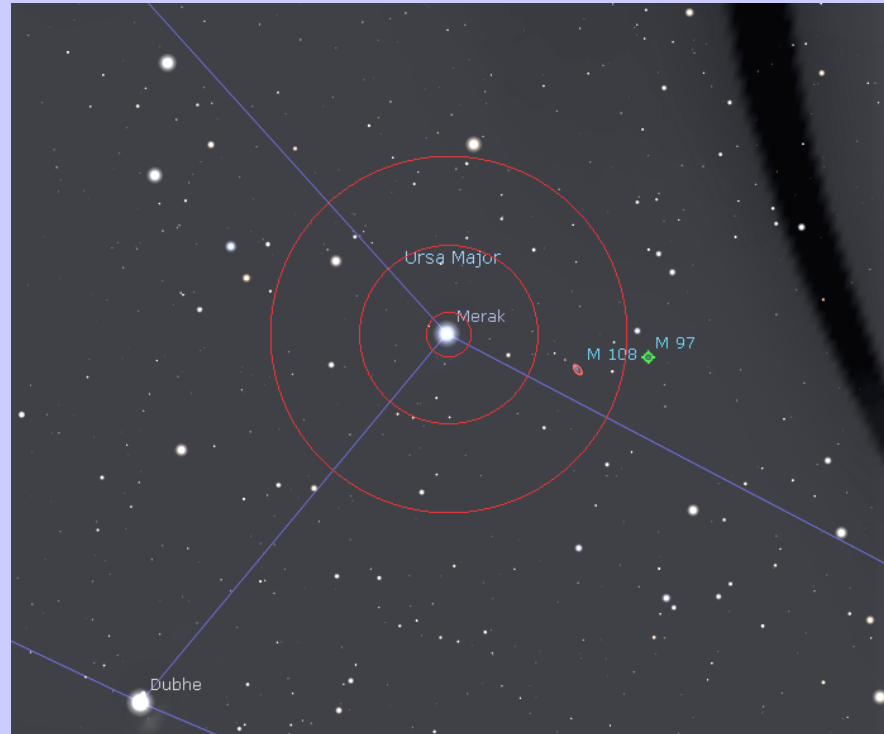

- RA 10h 48m
- Dec 12° 35'
- Mag 9.3
-
- Size: 4' x 4'
- NGC 3379

M65 – Galaxy

- RA 11h 19m
- Dec 13° 05′
- Mag 9.3

- Size: 9′ x 2′
- NGC 3623

M66 – Galaxy

- RA 11h 20m
- Dec 12° 59'
- Mag 8.9

- Size 8' x 4'
- NGC 3627
- Same field as M65 and NGC 3628

M97 – Planetary Nebula Owl Nebula

- RA 11h 15m
Dec 55° 01'
- Mag 9.9
- Size: 3.25'
- NGC 3587

M108 – Galaxy

- RA 11h 12m
- Dec 55° 40′
- Mag 10.0

- Size: 8′ x 2′
- NGC 3556

M109 – Galaxy

- RA 11h 58m
- Dec 53° 23′
- Mag 9.8

- Size: 8′ x 4′
- NGC 3992

M81 – Galaxy

Bode's Galaxy

- RA 09h 56m
- Dec 69° 04'
- Mag 6.9
- Size: 24' x 13'
- NGC 3031

M82 – Galaxy (Cigar Galaxy)

- RA 09h 56m
- Dec 69° 41'
- Mag 8.4
- Size: 12' x 6'
- NGC 3034
- Seen edge-on