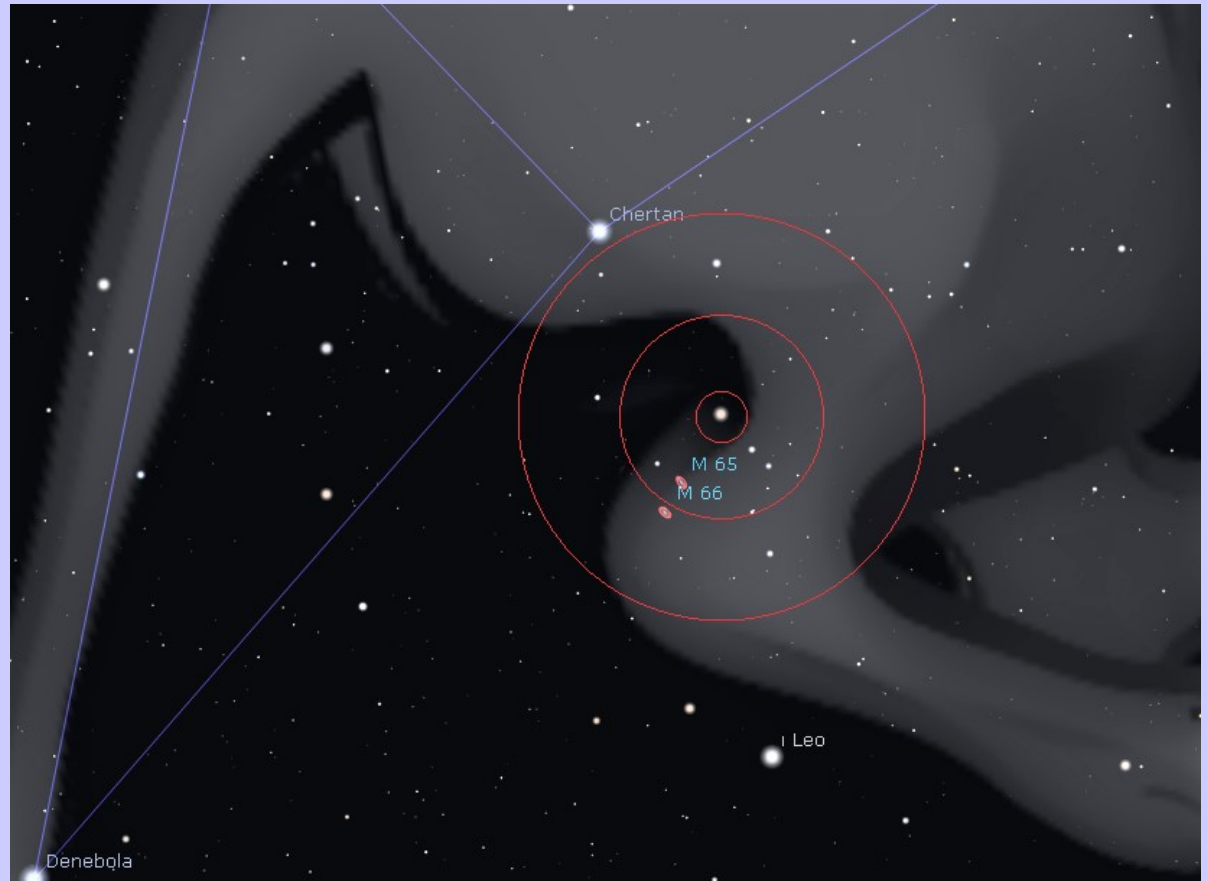

March Messiers

M95 – Galaxy

- **RA 10h 44m**
- **Dec 11° 42'**
- **Mag 9.7**

- **Size: 8' x 5'**
- **NGC 3351**

M96 – Galaxy

- RA 10h 47m
- Dec 11° 49'
- Mag 9.2

- Size: 7' x 5'
- NGC 3368

M105 – Galaxy

- RA 10h 48m
- Dec 12° 35'
- Mag 9.3
-
- Size: 4' x 4'
- NGC 3379

M65 – Galaxy

- RA 11h 19m
- Dec 13° 05′
- Mag 9.3

- Size: 9′ x 2′
- NGC 3623

M66 – Galaxy

- RA 11h 20m
- Dec 12° 59'
- Mag 8.9

- Size 8' x 4'
- NGC 3627
- Same field as M65 and NGC 3628

M97 – Planetary Nebula Owl Nebula

- RA 11h 15m
Dec 55° 01'
- Mag 9.9
- Size: 3.25'
- NGC 3587

M108 – Galaxy

- RA 11h 12m
- Dec 55° 40′
- Mag 10.0

- Size: 8′ x 2′
- NGC 3556

M109 – Galaxy

- RA 11h 58m
- Dec 53° 23′
- Mag 9.8

- Size: 8′ x 4′
- NGC 3992

M81 – Galaxy

Bode's Galaxy

- RA 09h 56m
- Dec 69° 04'
- Mag 6.9
- Size: 24' x 13'
- NGC 3031

M82 – Galaxy (Cigar Galaxy)

- RA 09h 56m
- Dec 69° 41'
- Mag 8.4
- Size: 12' x 6'
- NGC 3034
- Seen edge-on