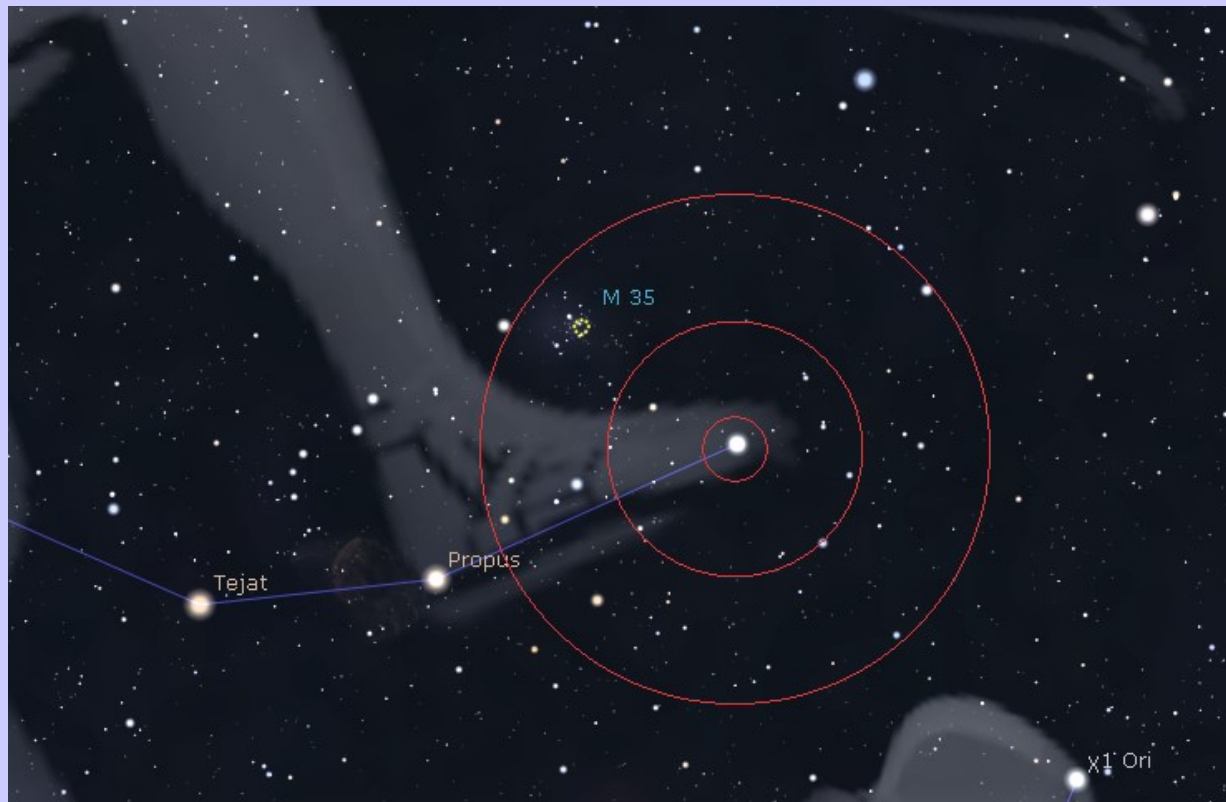

January Messiers

- **M35 (Gemini)**
- **M37 (Auriga)**
- **M36 (Auriga)**
- **M38 (Auriga)**
- **M1 (Taurus)**
- **M45 (Taurus)**
- **M42 (Orion)**
- **M43 (Orion)**
- **M78 (Orion)**

January Messiers

M35 – Open Cluster

- RA 6h 09m
- Dec 24° 20′
- Mag 5.1

- Size: 28′
- NGC 2168
- NGC 2158
nearby

M37 – Open Cluster

- **RA 05h 52m**
- **Dec 32° 33'**
- **Mag 5.6**
- **Size: 20'**
- **NGC 2099**

M36 – Open Cluster

- RA 05h 36m
- Dec 34° 08′
- Mag 6.0
- Size: 12′
- NGC 1960

M38 – Open Cluster

- RA 05h 29m
- Dec 35° 50′
- Mag 6.4

- Size: 21′
- NGC 1912
- Above the “Fish hook”

M1 – Supernova Remnant Crab Nebula

- RA 05h 35m
- Dec 22° 01'
- Mag 8.4

- Size 6'x4'
- NGC 1952

M45 – Open Cluster

M78 – Reflection Nebula

- RA 05h 47m
- Dec 00° 03'

- Size: 8'x6'
- NGC 2068