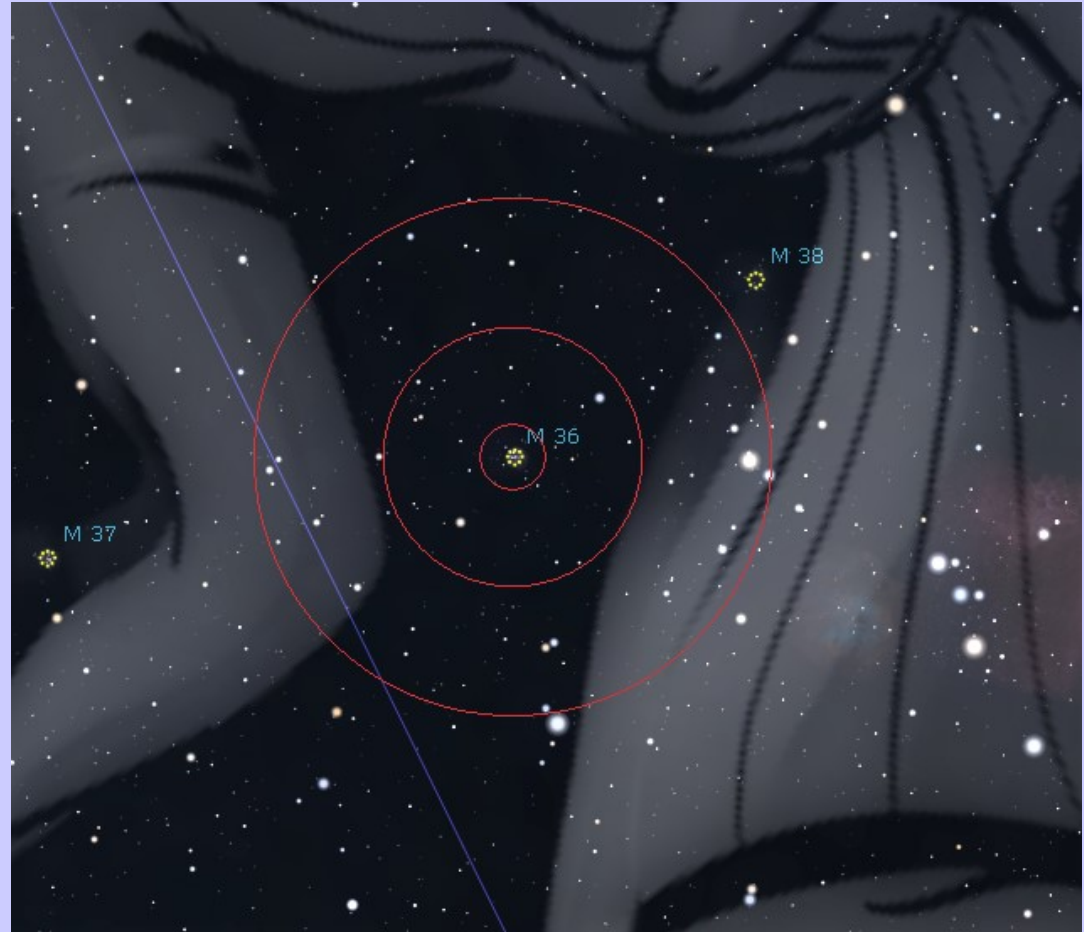

- RA 6h 09m
- Dec 24° 20′
- Mag 5.1

- Size: 28′
- NGC 2168
- NGC 2158
nearby

M37 – Open Cluster

- **RA 05h 52m**
- **Dec 32° 33'**
- **Mag 5.6**
- **Size: 20'**
- **NGC 2099**

M36 – Open Cluster

- RA 05h 36m
- Dec 34° 08′
- Mag 6.0
- Size: 12′
- NGC 1960

M38 – Open Cluster

- RA 05h 29m
- Dec 35° 50′
- Mag 6.4

- Size: 21′
- NGC 1912
- Above the “Fish hook”

M1 – Supernova Remnant Crab Nebula

- RA 05h 35m
- Dec 22° 01'
- Mag 8.4

- Size 6'x4'
- NGC 1952

M45 – Open Cluster

Pleiades, 7 Sisters

- RA 03h 47m
- Dec 24° 07'
- Mag 1.2
- Size: 110'

M42 – Emission Nebula Orion Nebula

- RA 05h 35m
- Dec $-05^{\circ} 27'$
- Size: 65'x60'
- NGC 1976

M43 – Emission Nebula

- RA 05h 36m
- Dec -05° 16'
- Size: 20'x15'
- NGC 1982
- Almost touching top of M42

M78 – Reflection Nebula

- RA 05h 47m
- Dec 00° 03'

- Size: 8'x6'
- NGC 2068