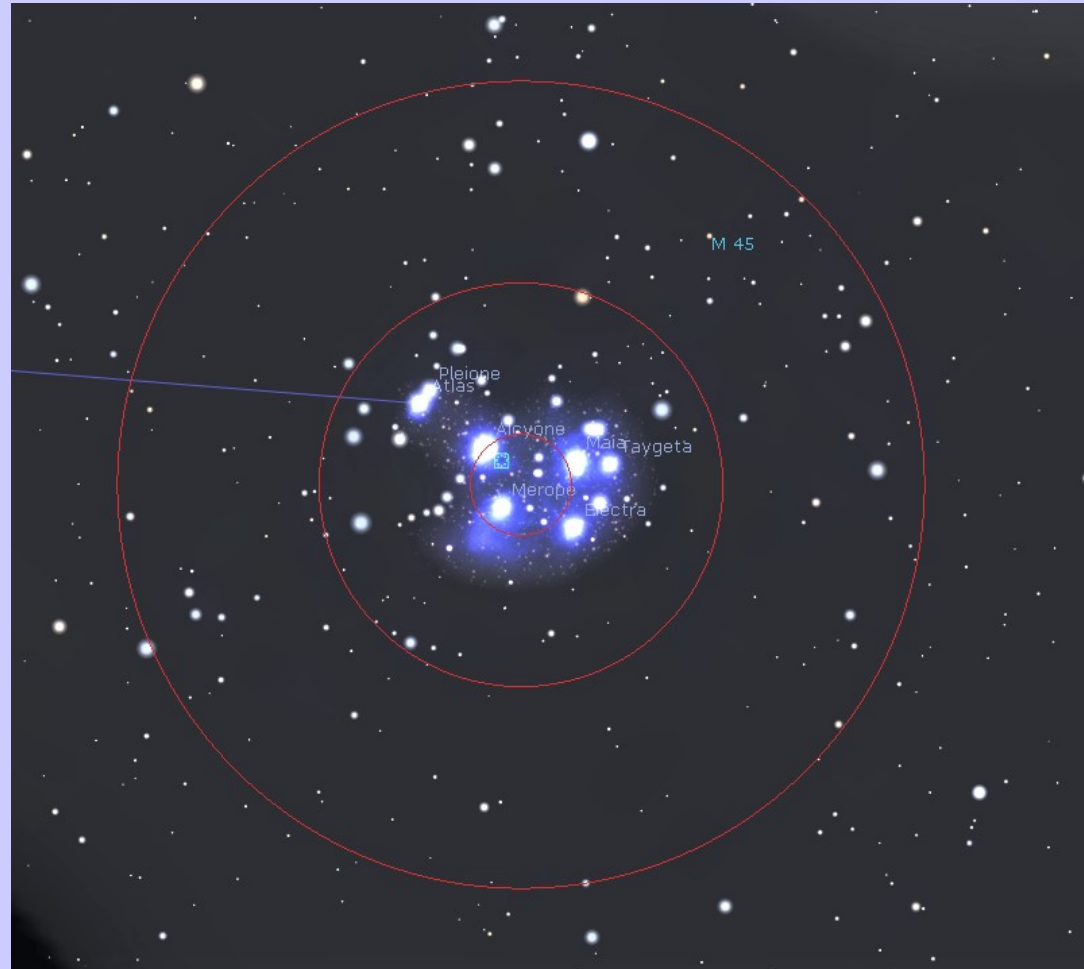

- RA 6h 09m
- Dec 24° 20′
- Mag 5.1

- Size: 28′
- NGC 2168
- NGC 2158
nearby

M37 – Open Cluster

- **RA 05h 52m**
- **Dec 32° 33'**
- **Mag 5.6**
- **Size: 20'**
- **NGC 2099**

M36 – Open Cluster

- RA 05h 36m
- Dec 34° 08′
- Mag 6.0
- Size: 12′
- NGC 1960

M38 – Open Cluster

- RA 05h 29m
- Dec 35° 50′
- Mag 6.4

- Size: 21′
- NGC 1912
- Above the “Fish hook”

M1 – Supernova Remnant Crab Nebula

- RA 05h 35m
- Dec 22° 01'
- Mag 8.4

- Size 6'x4'
- NGC 1952

M45 – Open Cluster

Pleiades, 7 Sisters

- RA 03h 47m
- Dec 24° 07'
- Mag 1.2
- Size: 110'

M42 – Emission Nebula Orion Nebula

- RA 05h 35m
- Dec $-05^{\circ} 27'$
- Size: 65'x60'
- NGC 1976

M43 – Emission Nebula

- RA 05h 36m
- Dec -05° 16'
- Size: 20'x15'
- NGC 1982
- Almost touching top of M42

M78 – Reflection Nebula

- RA 05h 47m
- Dec 00° 03'

- Size: 8'x6'
- NGC 2068