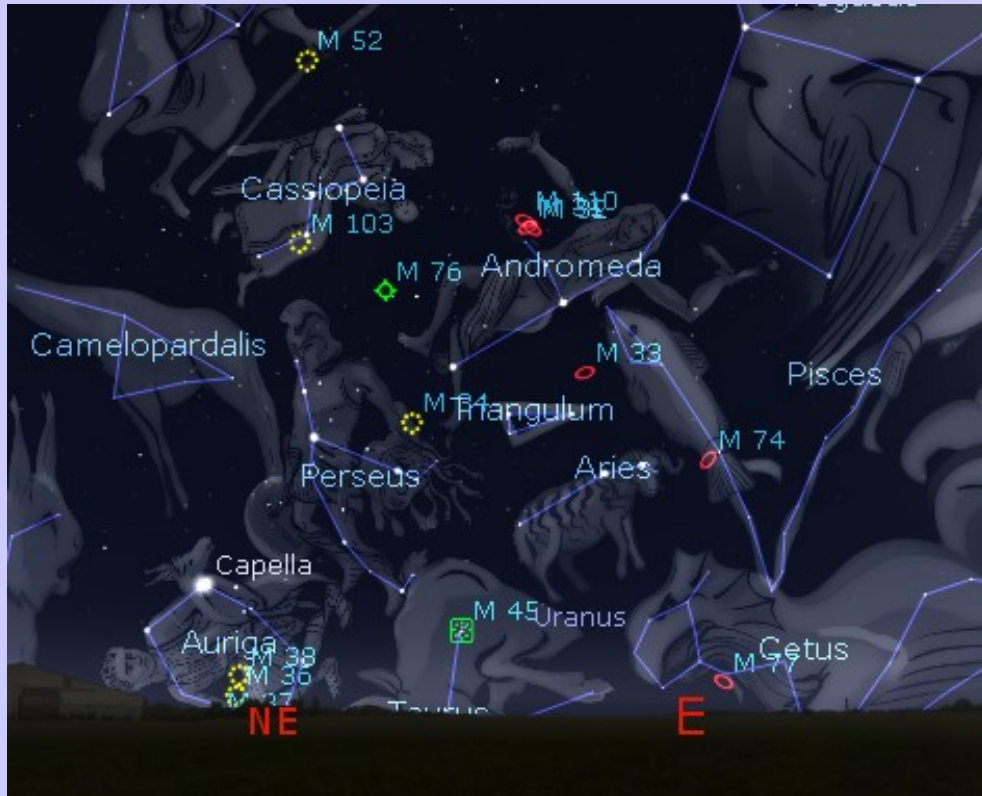

November Messier Objects

- **M39 (Cygnus)**
- **M31 (Andromeda)**
- **M32 (Andromeda)**
- **M110 (Andromeda)**
- **M33 (Triangulum)**
- **M52 (Cassiopeia)**
- **M76 (Perseus)**
- **M103 (Cassiopeia)**
- **M74 (Pisces)**

November Messiers

M39 – Open Cluster

- RA 21h 32m
- Dec 48° 26'
- Mag 4.6

- Size: 31'
- NGC 7092

Follow the arc of stars from Deneb

M31 – Spiral Galaxy

- **RA 00h 43m, Dec 41° 16'**
- **Mag 3.4, Size: 185'x75'**
- **NGC 224, Andromeda Galaxy**

M33 – Spiral Galaxy

- RA 01h 34m
- Dec 30° 39'
- Mag 5.7
- Size: 67'x42'
- NGC 598
- Face-on

M52 – Open Cluster

- RA 23h 24m
- Dec 61° 35'
- Mag 6.9
- Size: 12'
- NGC 7654

M76 – Planetary Nebula

Little Dumbbell

- RA 01h 42m
- Dec 51° 34'
- Mag 10.1
- Size: >65"
- NGC 650/51

M103 – Open Cluster

- **RA 01h 33**
- **Dec 60° 42'**
- **Mag 7.4**
- **Size: 6'**
- **NGC 581**

M74 – Spiral Galaxy

- RA 01h 37m
- Dec 15° 47'
- Mag 9.4
- Size: 11'x11'
- NGC 628